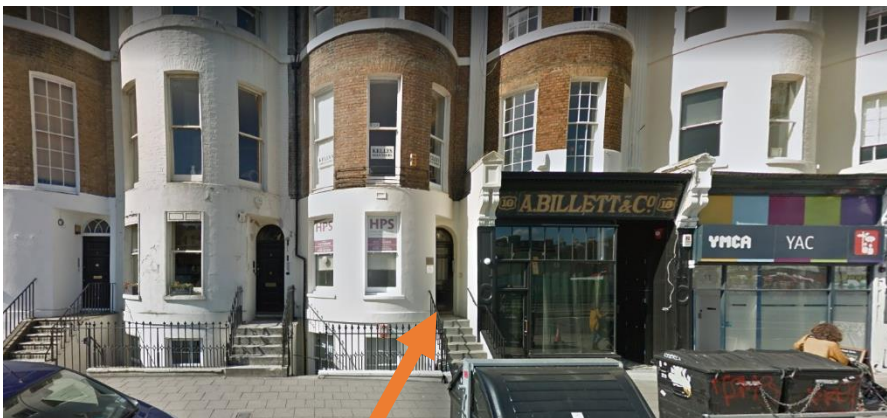

EVOLVE

WHERE TO FIND US

EVOLVE Address

9 St George's Place

Brighton, BN1 4GB

EVOLVE Contact Number

01273 093000

WE ARE HERE

Please click the icon below
to see EVOLVE's location on
Google Maps

OUR FRONT DOOR IS HERE

Please buzz on the EVOLVE doorbell to the left of the door

Thank you